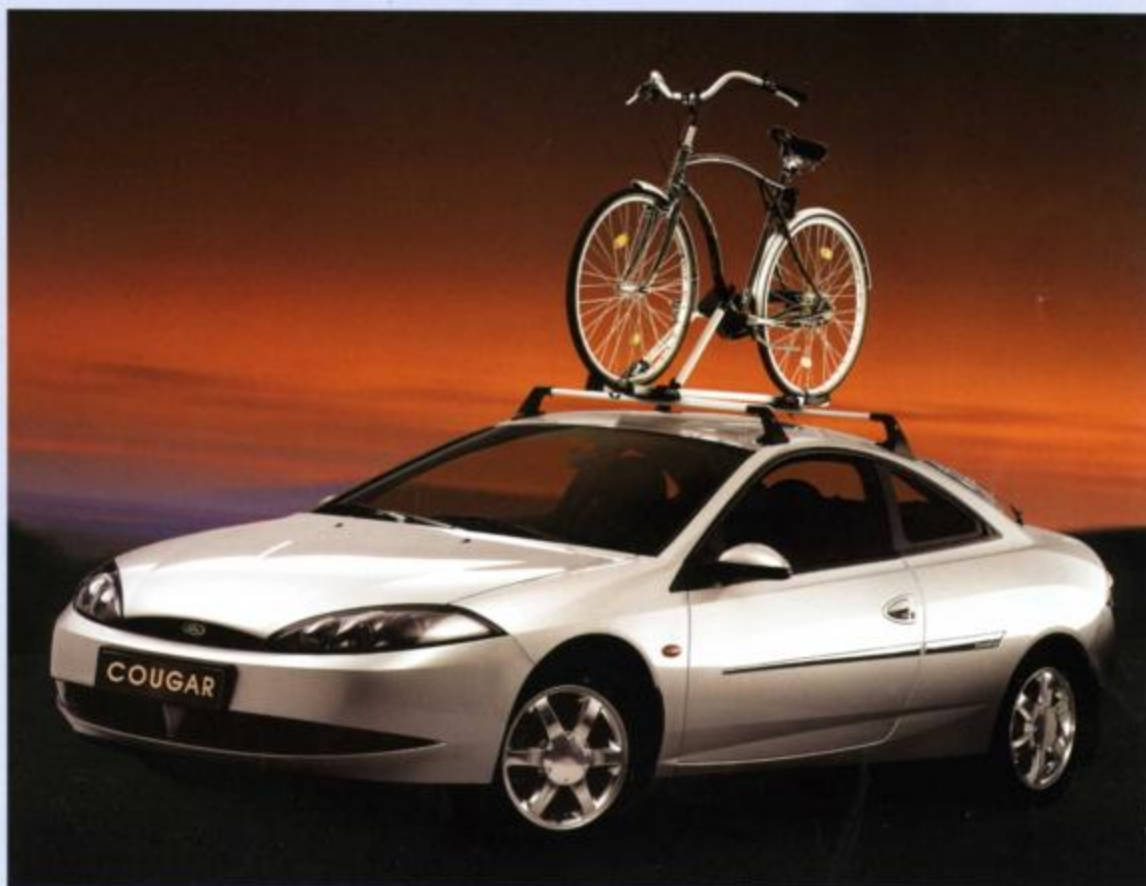

Transportation/Audio

Roof transportation

- Securable crossbars (alloy) £69.00
- Bicycle carrier attachment, - standard £40.99
- - premium (alloy) £74.99
- Ski carrier attachment (alloy), for 3 pairs of skis £40.99
- Ski/Snowboard carrier attachment (alloy), - for 6 pairs of skis or 2 snowboards plus 3 pair of skis £64.35

Stowage Systems

- Luggage retention net £74.99

Audio

- Audio system, 6000 CD-Radio, black £319.30
- CD Autochanger 2062, 6CDs £466.29

Watch out for our special offers on the following "lifestyle packs"

- Protection Pack £50.00
- Child Safety Pack £120.00
- Roof Transportation Pack £90.00
- Emergency Pack £75.00
- Towing Pack £388.00*

* Where a fitted price is quoted, this is the Recommended Retail Price of the part or parts plus an estimated fitting cost. This catalogue was correct at the time of going to print. You should, however, check details with your Ford dealer. We reserve the right to change specifications, prices and colours without notice. 02/99.